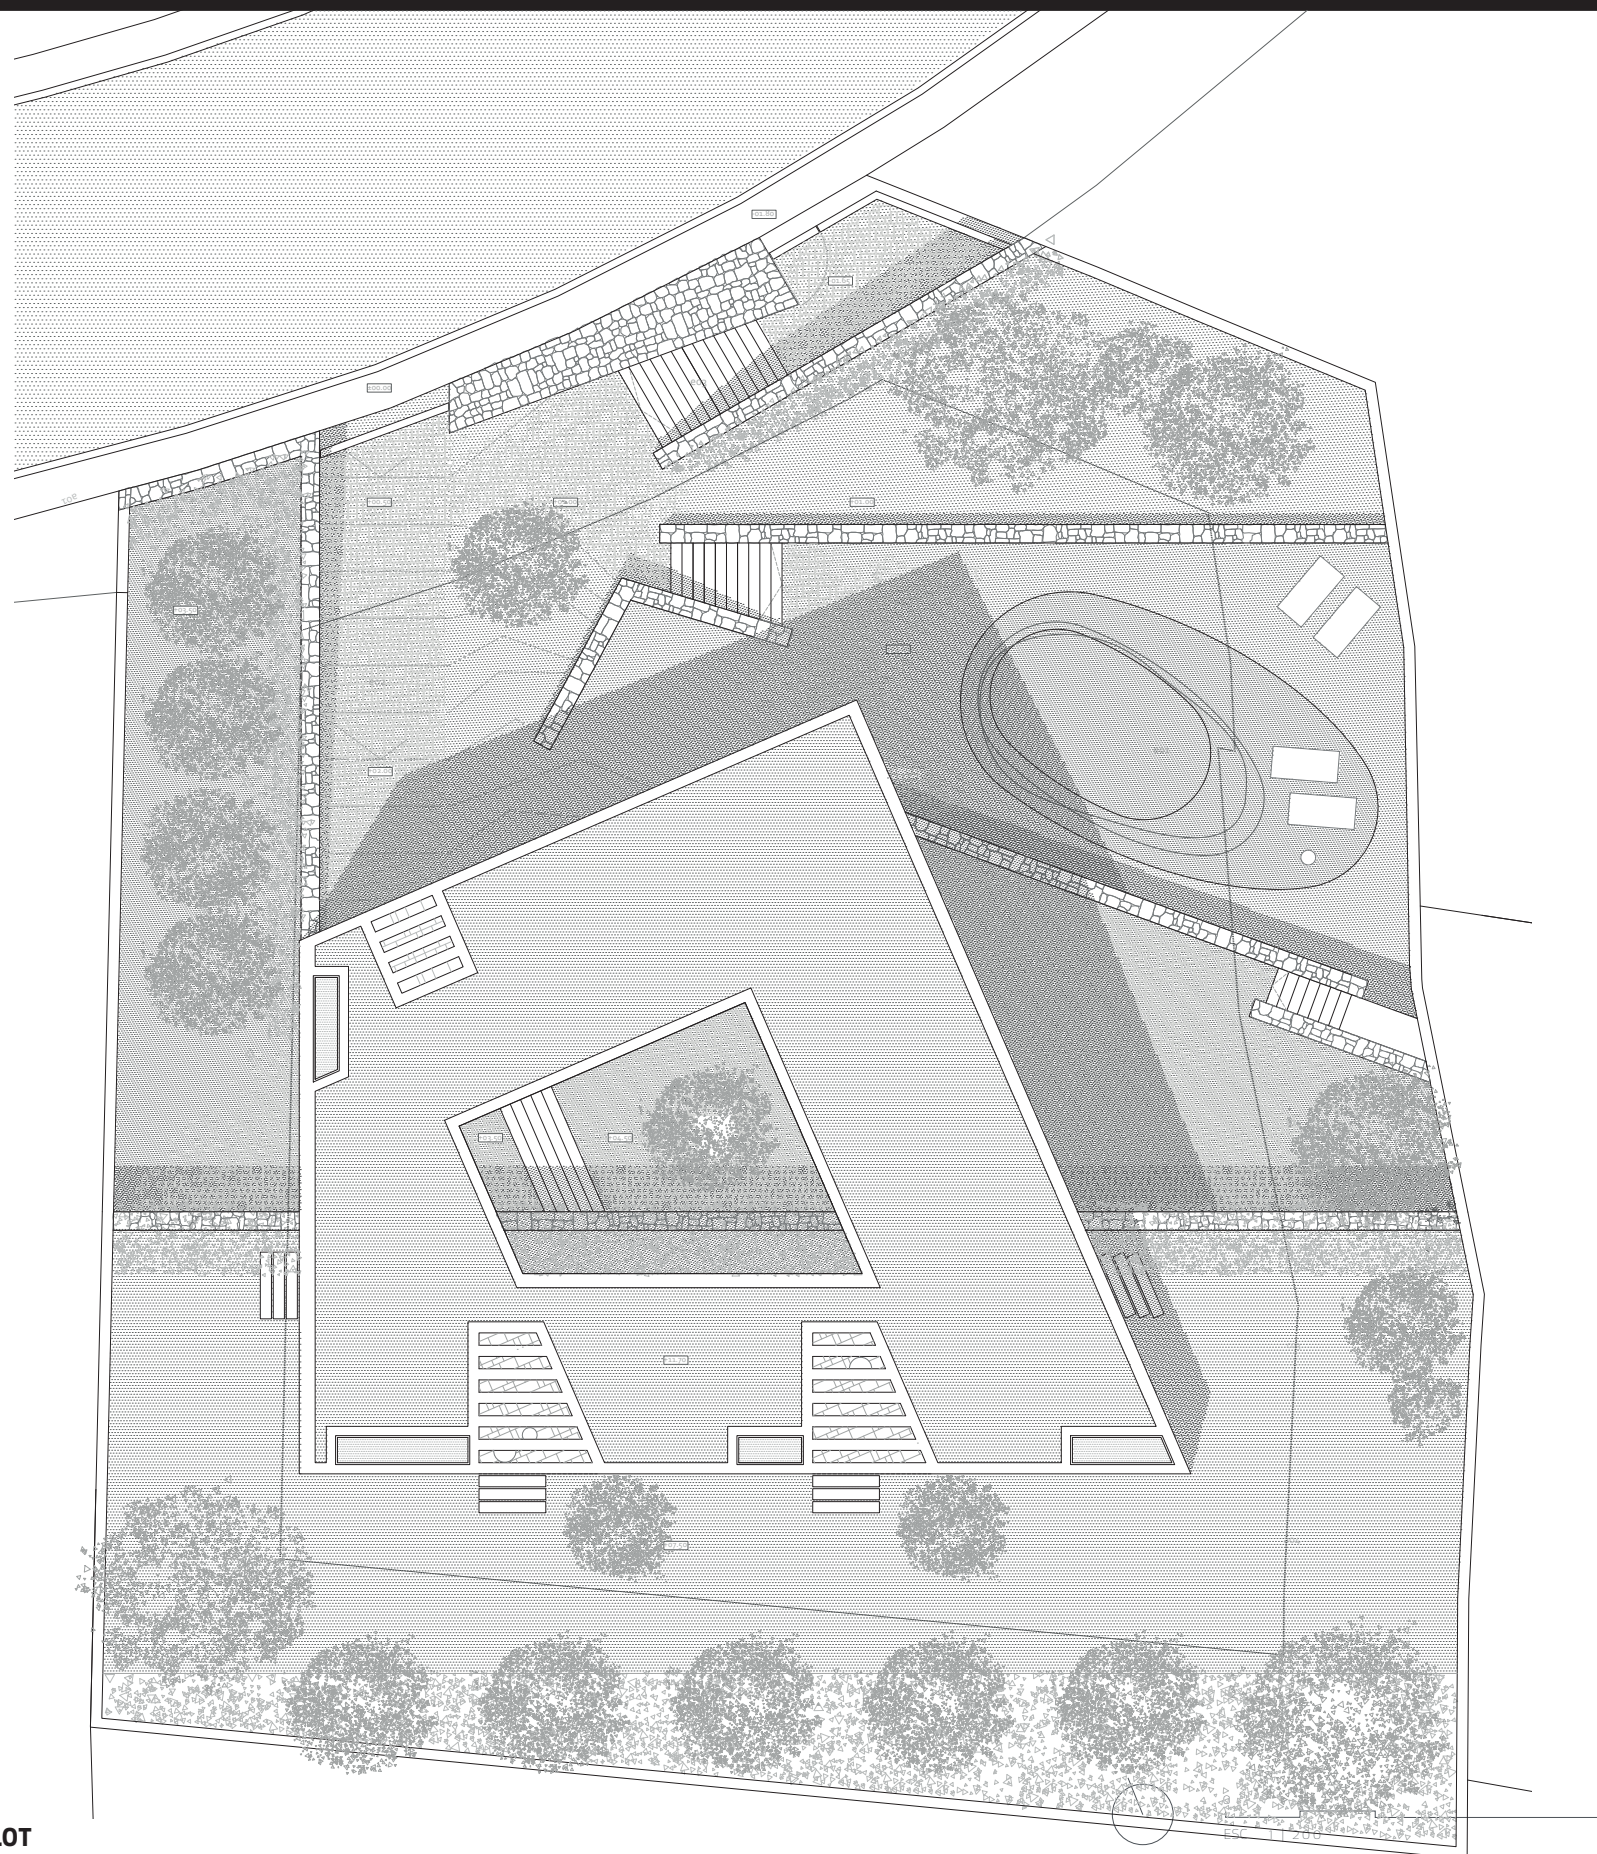

VILLA ISH 13

TOTAL AREAS

plot area	1.425,00 m²
total built-up area	803,95 m²
built-up area house	465,25 m ²
access area	338,70 m ²
free garden area	1.610,00 m²

BUILT-UP AREA EXTERIOR HOUSE

e01 access area	98,90 m ²
e02 porch garden	100,10 m ²
e03 garden terrace	77,65 m ²
e04 pool terrace	29,85 m ²
e05 swimming pool	32,20 m ²

VILLA ISH 13

GROUND FLOOR

total built-up area	159,25 m²
total useful area	126,55 m²
b01 garage	39,85 m ²
b02 facilities	25,45 m ²
b03 gym	25,90 m ²
b04 guest apartment	35,35 m ²

FIRST FLOOR

total built-up area	306,00 m²
total useful area	263,60 m²
p01 staircase access	09,35 m ²
p02 foyer	09,80 m ²
p03 hall 01	09,55 m ²
p04 toilet	02,70 m ²
p05 laundry	03,35 m ²
p06 kitchen	13,80 m ²
p07 dining room	21,65 m ²
p08 living room	55,05 m ²
p09 living room balcony	09,95 m ²
p10 distributor 02	16,45 m ²
p11 bedroom 01	20,50 m ²
p12 terrace bedroom 01	09,90 m ²
p13 bedroom 02	19,60 m ²
p14 terrace bedroom 02	09,90 m ²
p15 suite	49,05 m ²
p16 balcony suite	03,00 m ²